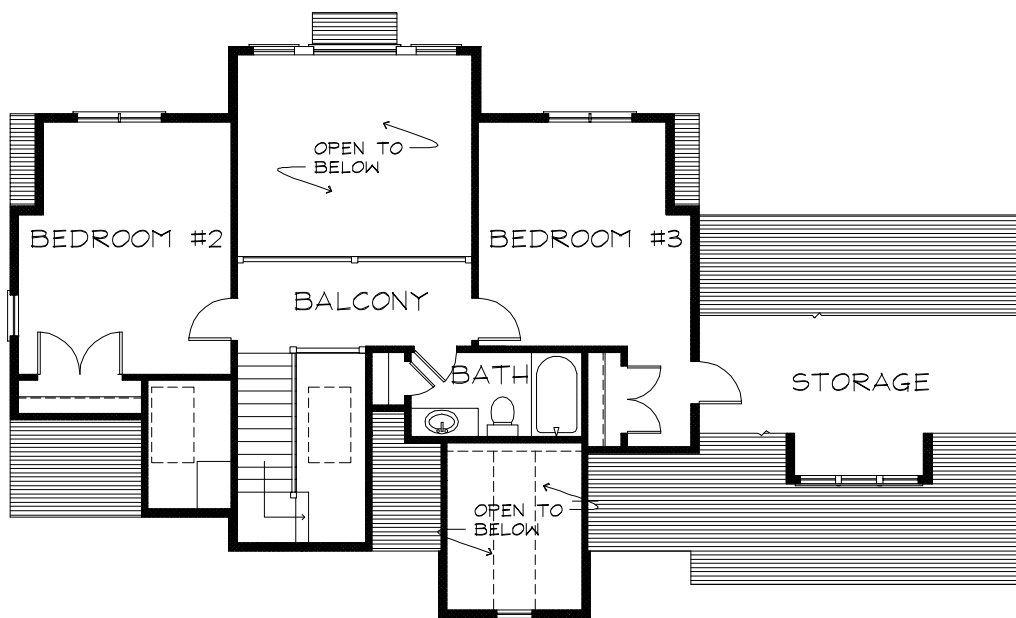

FIRST FLOOR PLAN
1,132 SQ.FT.

"THE DELUXE SCONSET"

1,710 TOTAL SQ.FT.

SECOND FLOOR PLAN
578 SQ.FT.