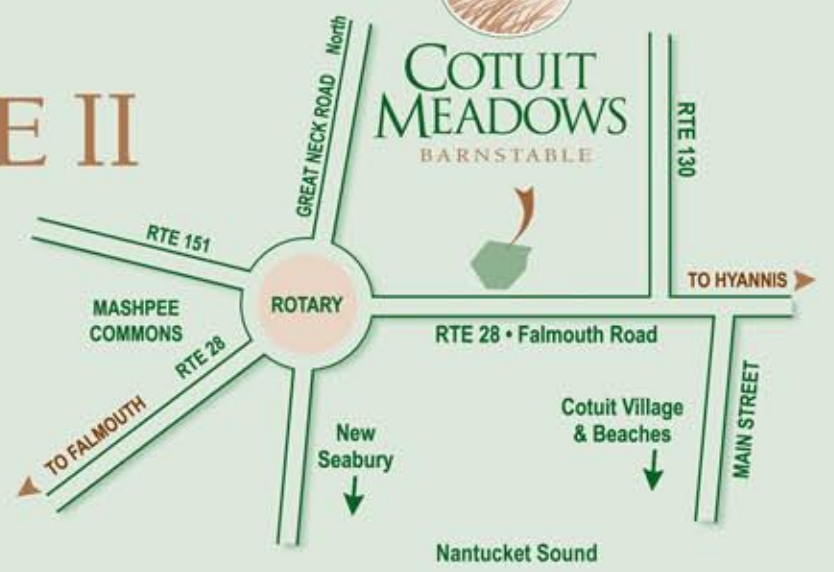

PHASE I

COTUIT MEADOWS

BARNSTABLE

- Barnstable Beaches & Golf
- Mashpee Commons Shopping
- 12 Acres of Open Space
- Four Acre Park
- Sidewalks with Street Lighting
- Energy Saving Construction
- Easy Living floor plans

COTUIT MEADOWS

BARNSTABLE

Shellback Place

ROUTE 28 - FALMOUTH ROAD