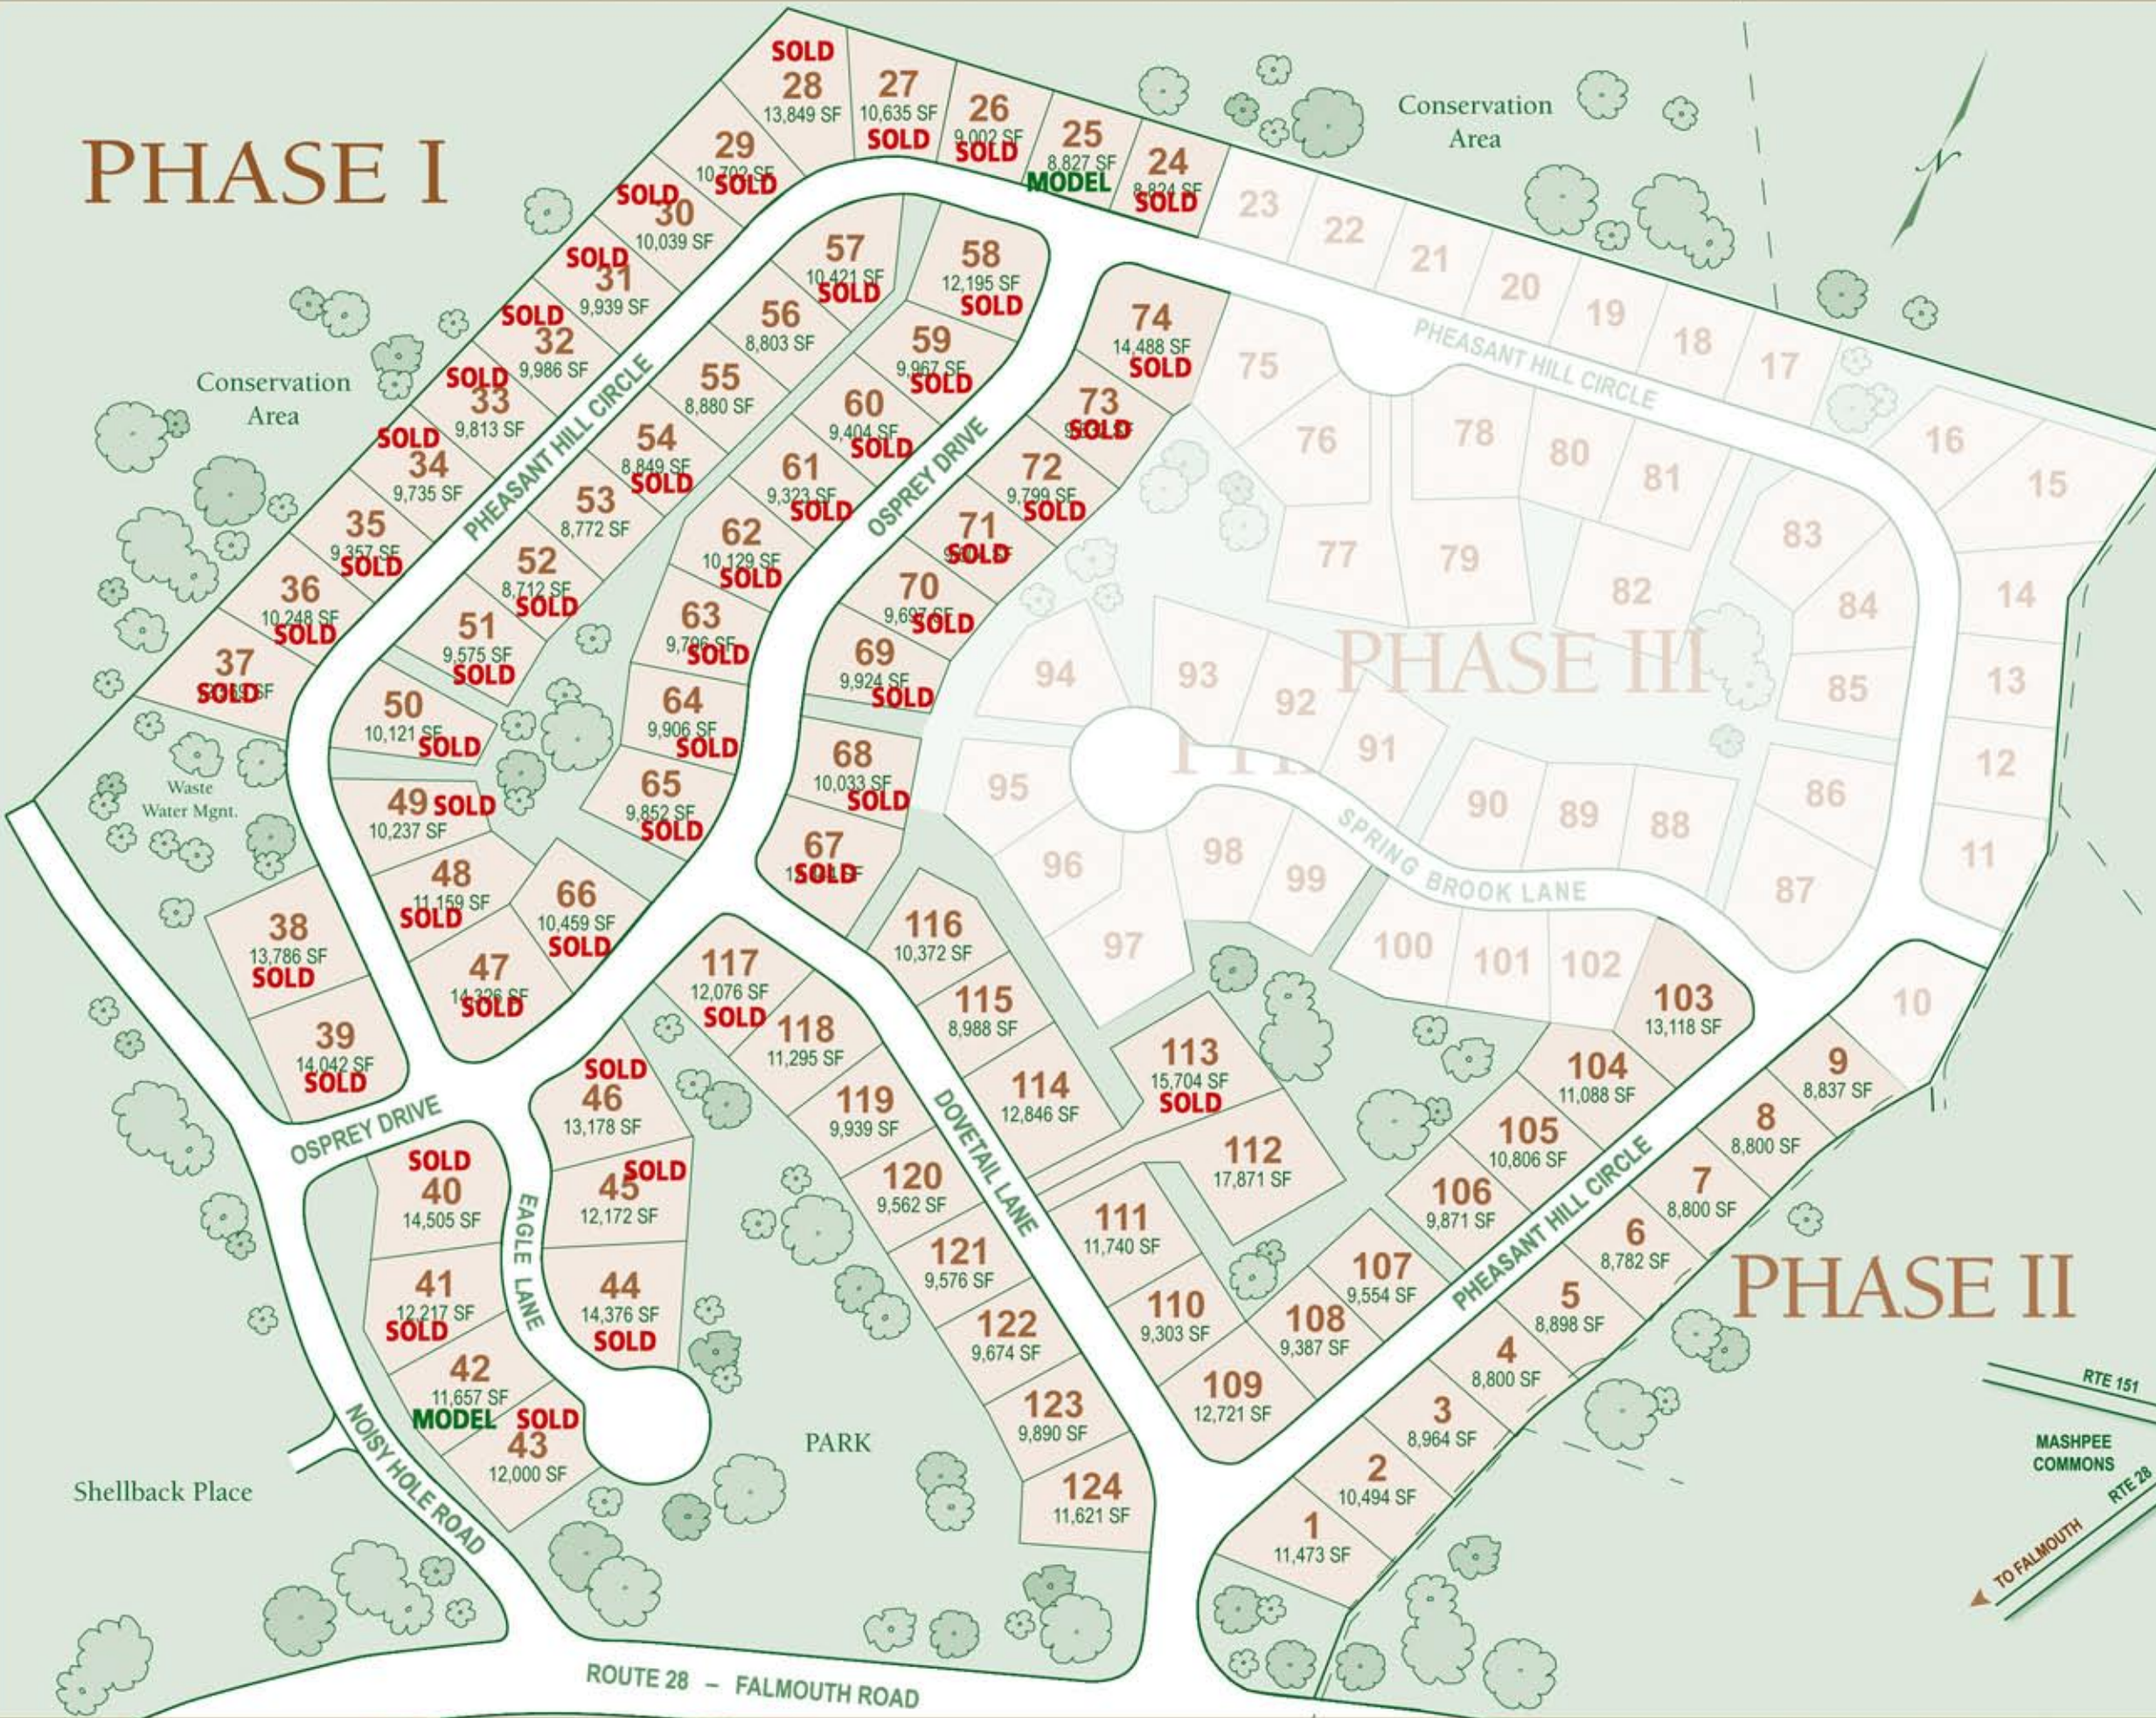

PHASE I

COTUIT MEADOWS

BARNSTABLE

- Barnstable Beaches & Golf
- Mashpee Commons Shopping
- 12 Acres of Open Space
- Four Acre Park
- Sidewalks with Street Lighting
- Energy Saving Construction
- Easy Living floor plans

COTUIT MEADOWS

BARNSTABLE

Shellback Place

ROUTE 28 - FALMOUTH ROAD